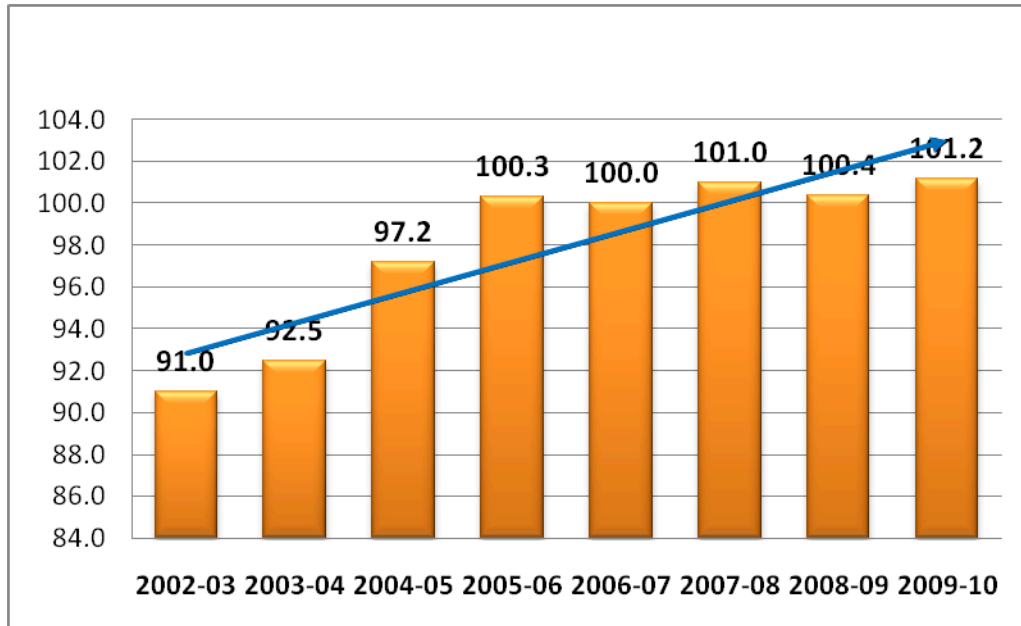

## North Olmsted City Schools have made steady progress since 2002 Performance Index Score Trend Line

### An Excellent with Distinction district

- ✚ Top ranking on the State Report Card for 5 straight years
- ✚ Perfect score on 2009/2010 State Report Card (Met **26/26** Indicators)
- ✚ Performance Index Score of **101.2** for 2009/2010
- ✚ Adequate Yearly Progress – **Met** for all subgroups
- ✚ Value Added – **Above** (students made more than one year’s growth last year)
- ✚ Steady growth since 2002 (data proven achievement for our students)